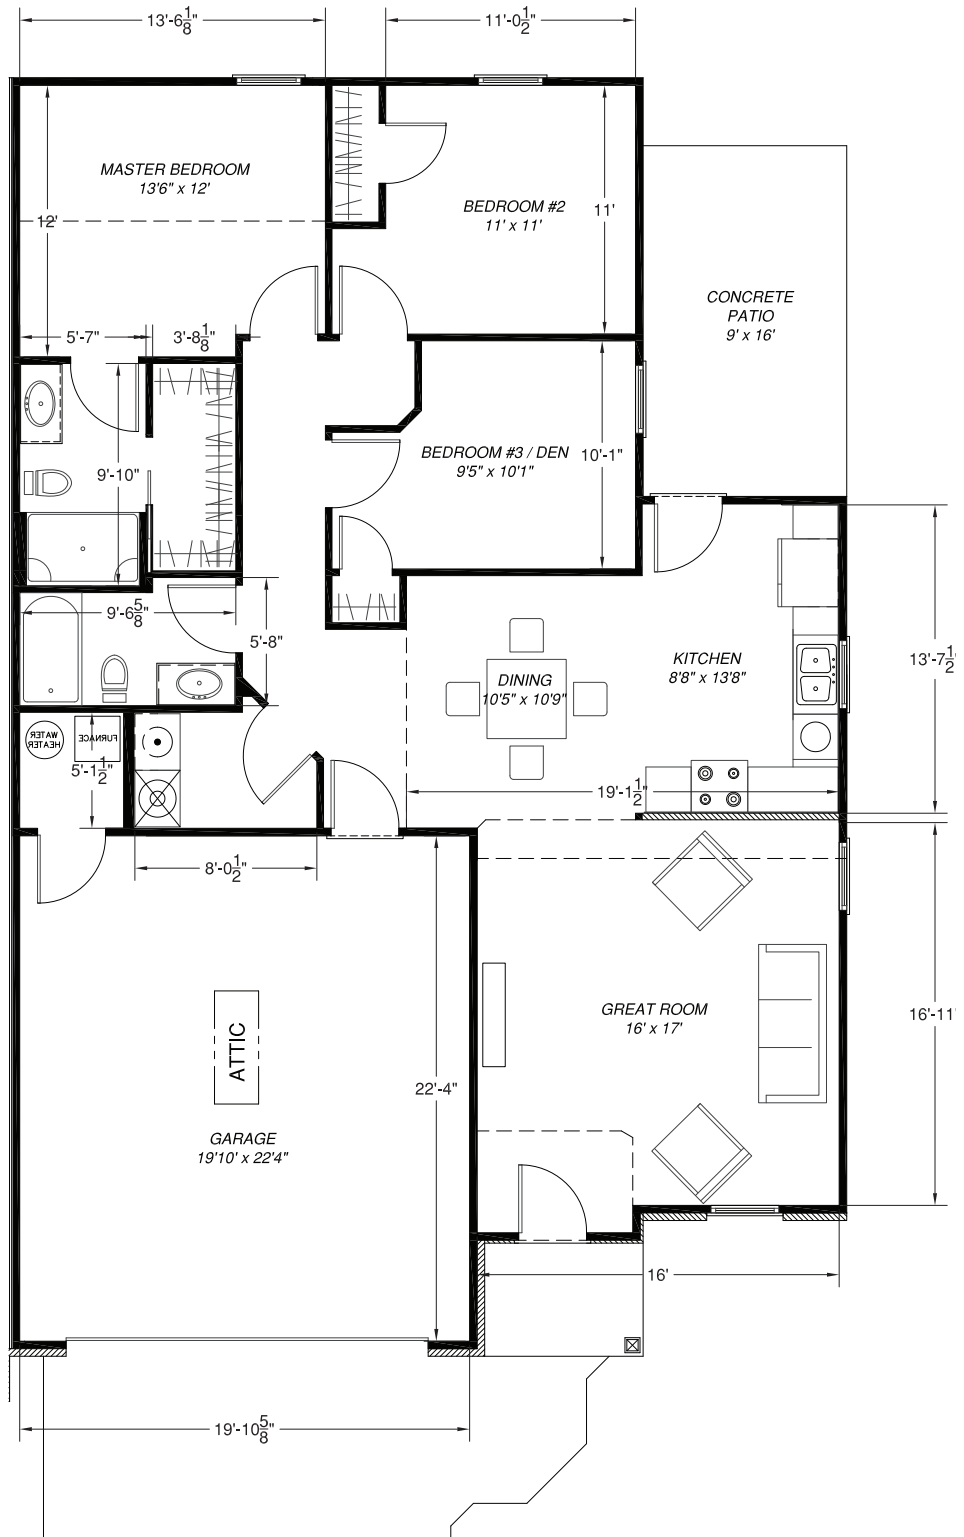

SIDNEY RENTAL PROPERTY

973 Winter Ridge - Townhome

SQUARE FOOTAGE:
HOUSE: 1,360

937.498.8000
CraleBuilders.com

3486 State Route 29
Sidney, OH 45365
info@cralebuilders.com